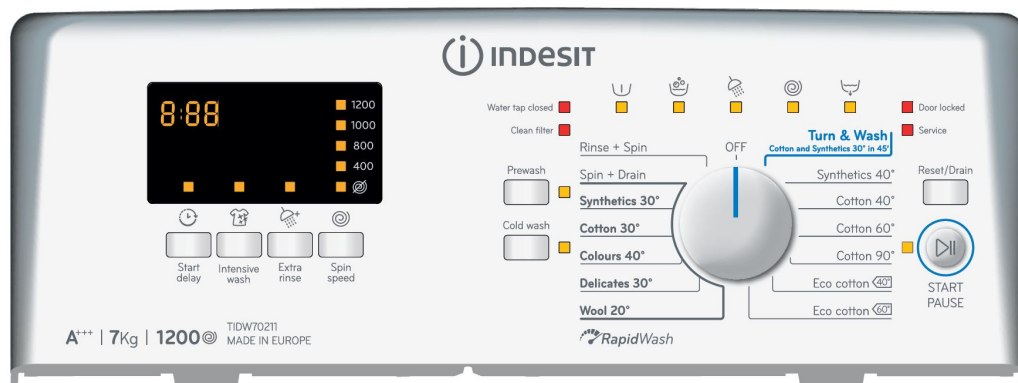

控制面板 CONTROL PANEL